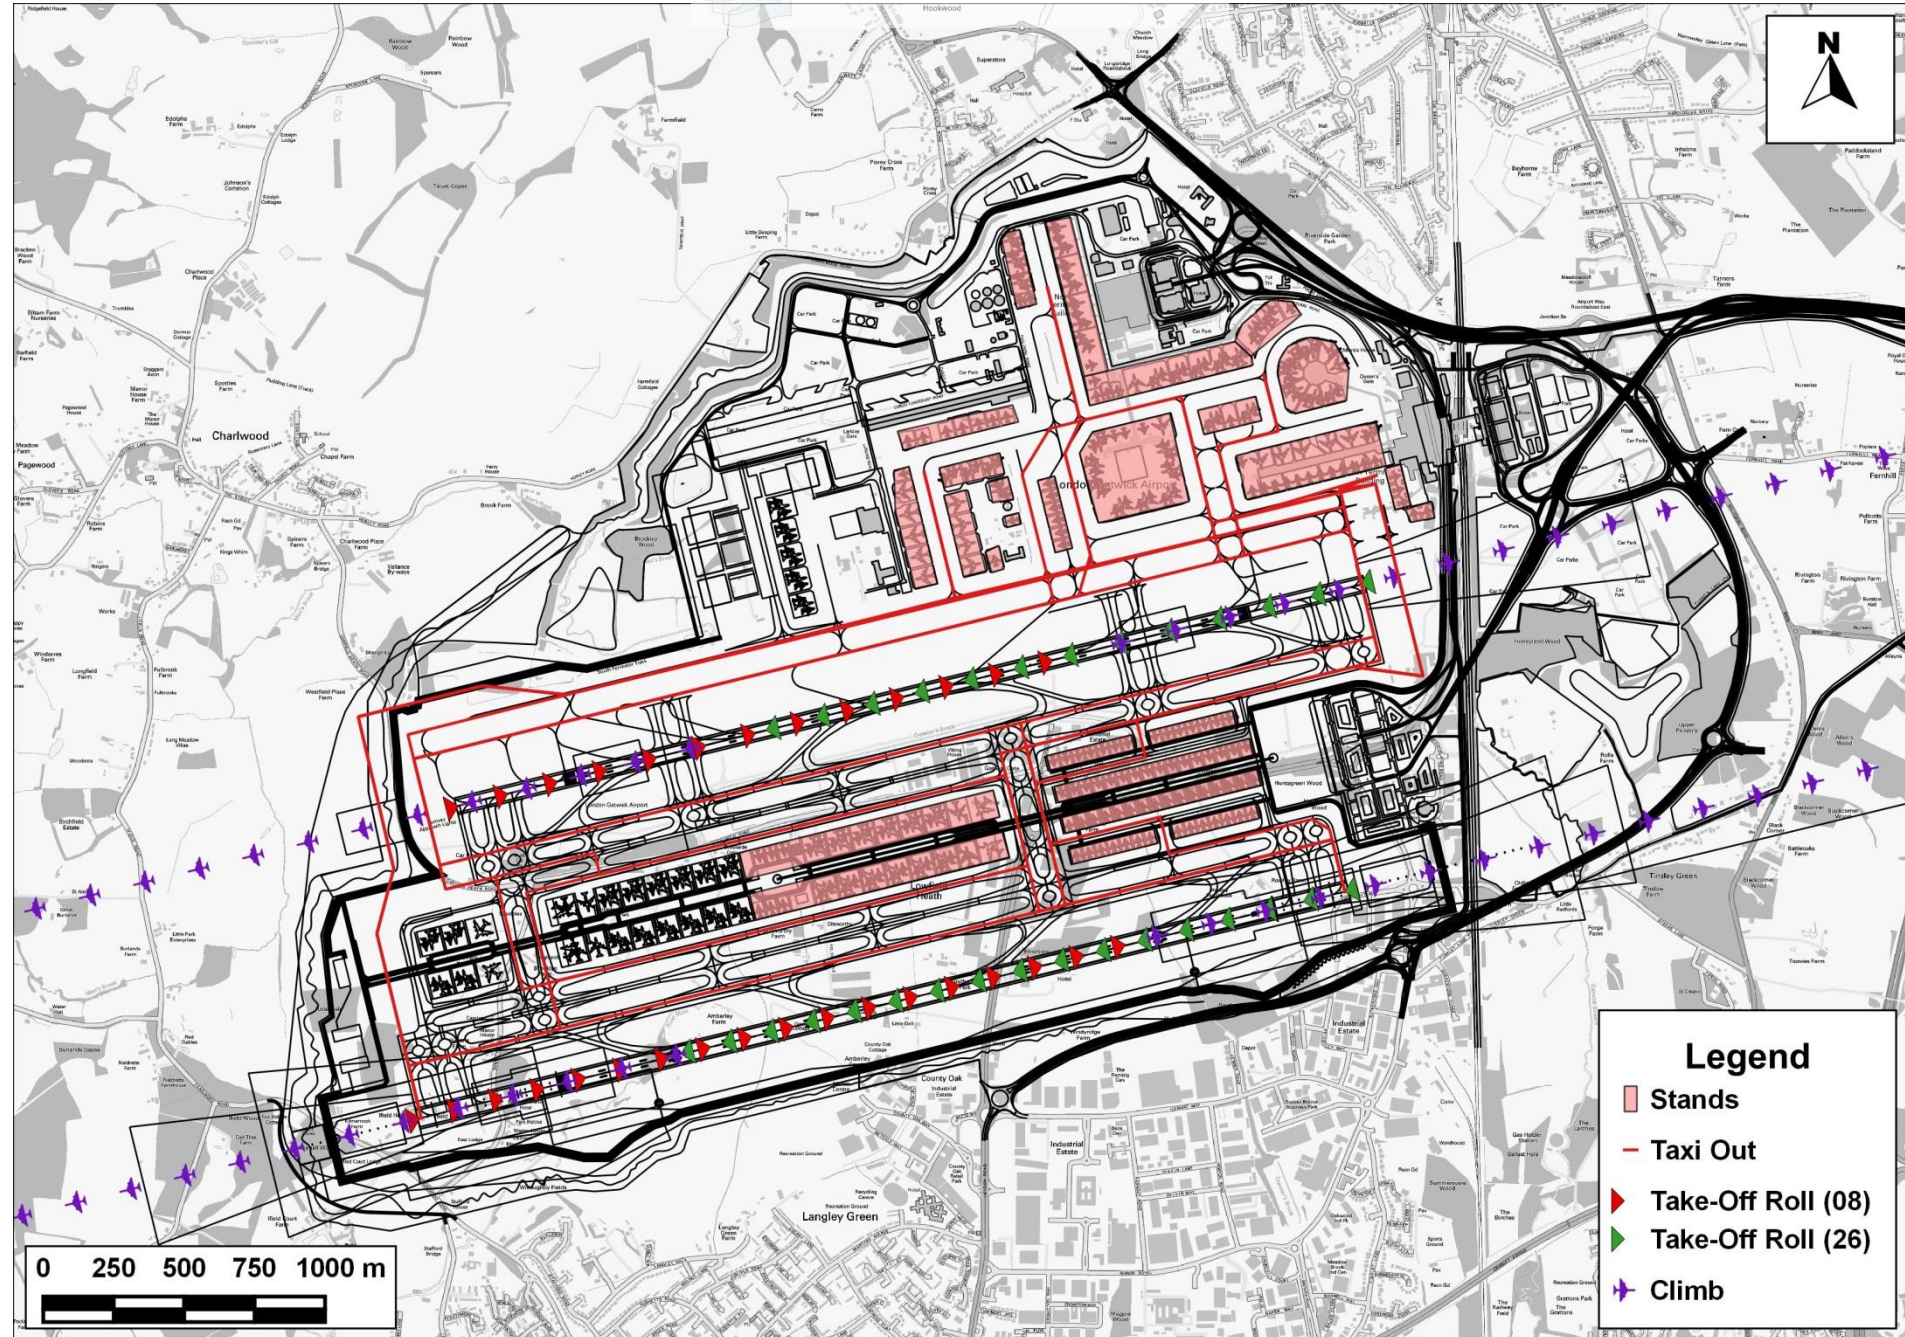

Module 6. Air Quality – Local Assessment LGW Base Landing Spatial Map

Legend

- Taxi In
- ▶ Landing Roll (08)
- ▶ Landing Roll (26)
- ✈ Descent
- Stands

Module 6. Air Quality – Local Assessment LGW 2R Landing Spatial Map

THIS DOCUMENT PROVIDED BY THE ABBOTT AEROSPACE
ABBOTTAEROSPACE.COM

Legend

- Taxi In
- ▶ Landing Roll (08)
- ▶ Landing Roll (26)
- ✈ Descent
- Stands

Module 6. Air Quality – Local Assessment LGW 2R Take Off Spatial Map

THIS DOCUMENT PROVIDED BY THE ABBOTT AEROSPACE
LANGLEY GREEN AIRPORT
ABBOTTAEROSPACE.COM

Module 6. Air Quality – Local Assessment LHR Base Landing Spatial Map

THIS DOCUMENT PROVIDED BY THE ABBOTT AEROSPACE
TECHNOLOGY CENTRE
ABBOTTAEROSPACE.COM

Module 6. Air Quality – Local Assessment LHR Base Take Off Spatial Map

THIS DOCUMENT PROVIDED BY THE ABBOTT AEROSPACE
TECHNOLOGY CENTER
ABBOTTAEROSPACE.COM

Module 6. Air Quality – Local Assessment LHR ENR Landing Spatial Map