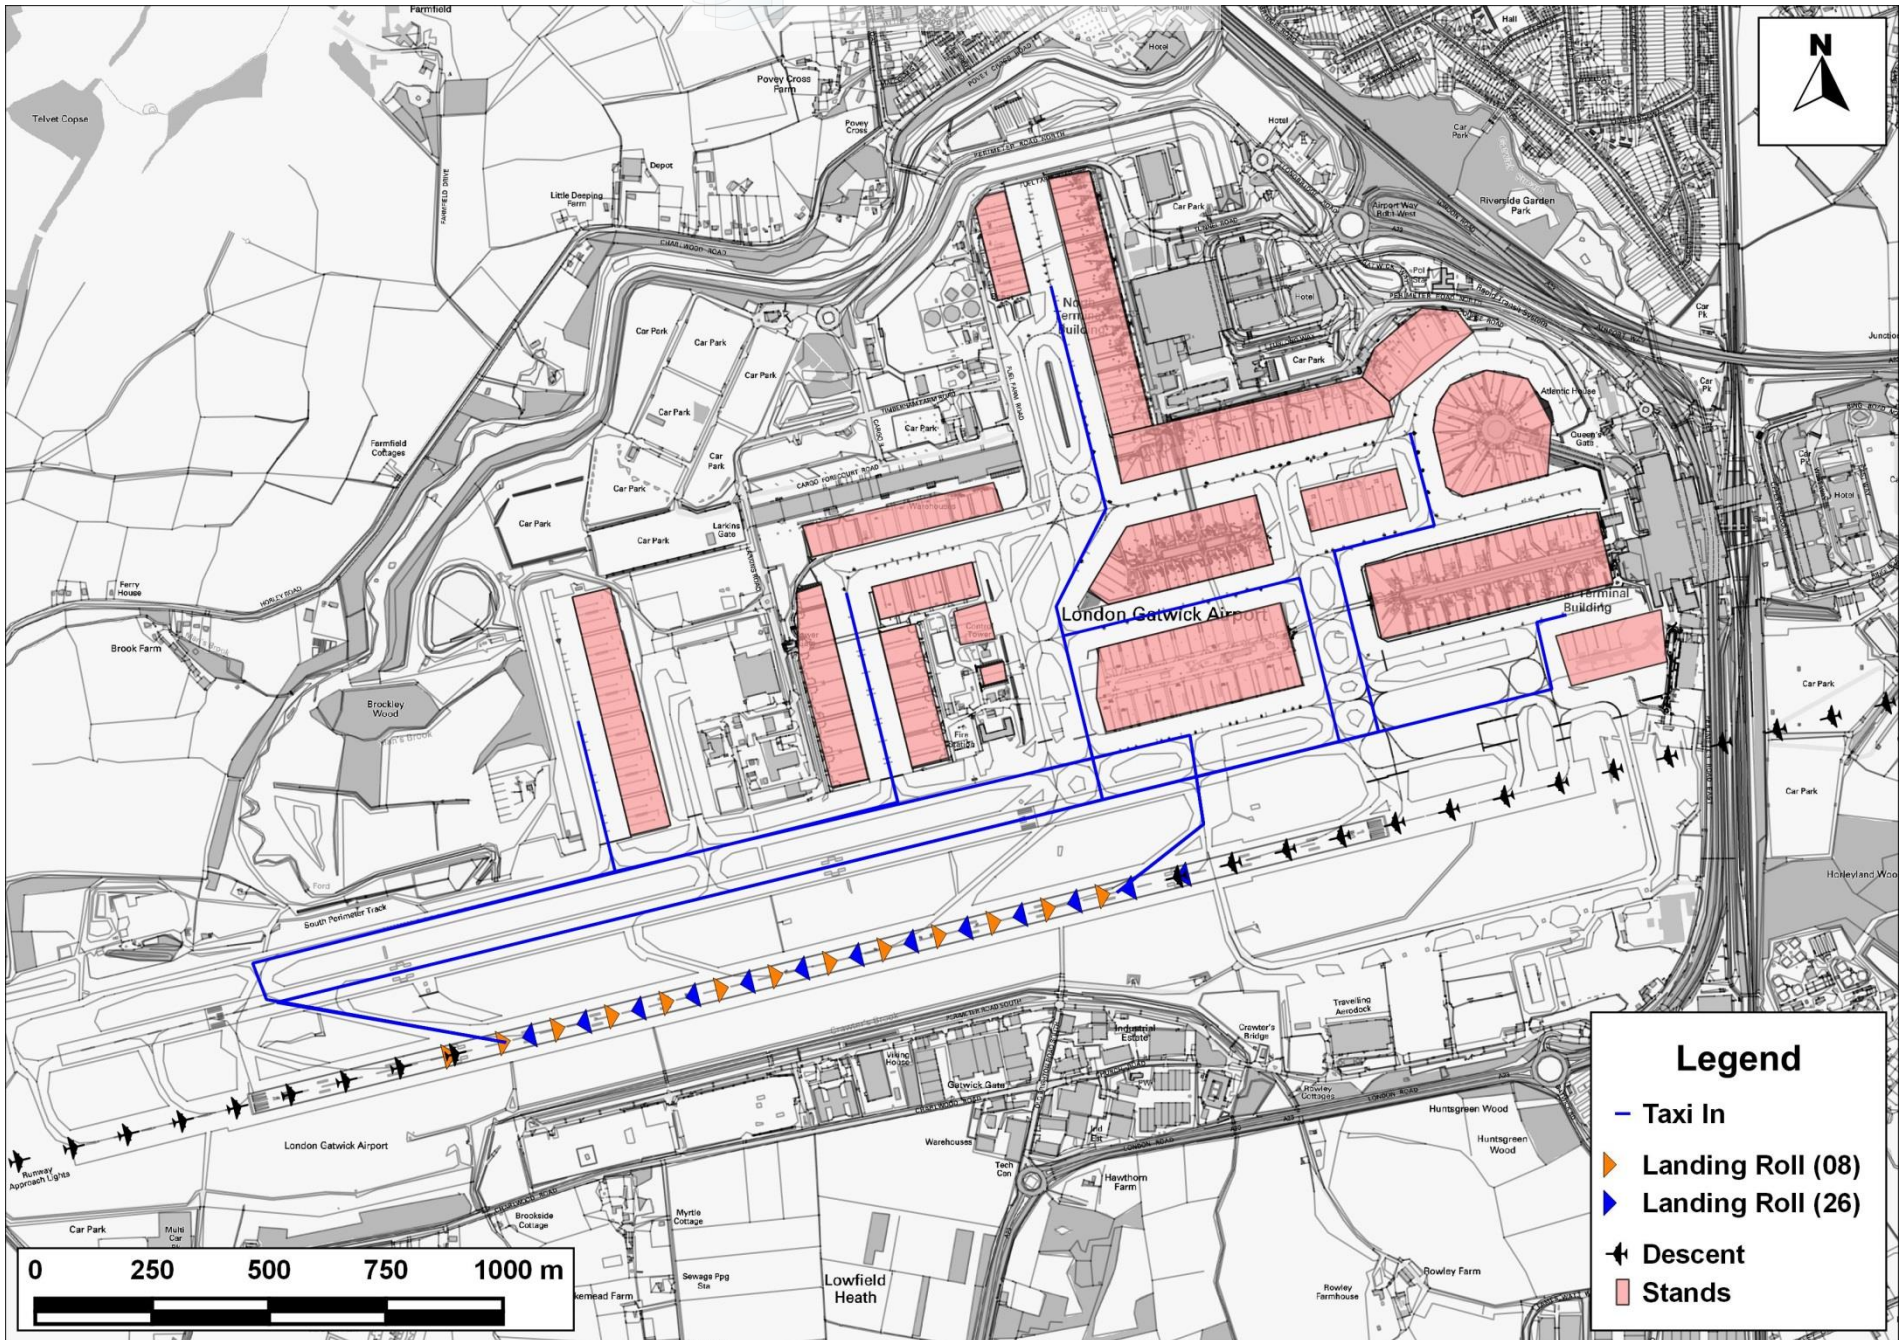

Module 6. Air Quality – Local Assessment LGW Base Landing Spatial Map

Legend

- Taxi In
- ▶ Landing Roll (08)
- ▶ Landing Roll (26)
- ✈ Descent
- Stands

Module 6. Air Quality – Local Assessment LGW 2R Landing Spatial Map

THIS DOCUMENT PROVIDED BY THE ABBOTT AEROSPACE
ABBOTTAEROSPACE.COM

Legend

- Taxi In
- ▶ Landing Roll (08)
- ▶ Landing Roll (26)
- ✈ Descent
- Stands

Module 6. Air Quality – Local Assessment LGW 2R Take Off Spatial Map

THIS DOCUMENT PROVIDED BY THE ABBOTT AEROSPACE
LANGLEY GREEN AIRPORT
ABBOTTAEROSPACE.COM

Module 6. Air Quality – Local Assessment LHR Base Landing Spatial Map

THIS DOCUMENT PROVIDED BY THE ABBOTT AEROSPACE
TECHNOLOGY CENTRE
ABBOTTAEROSPACE.COM

Module 6. Air Quality – Local Assessment LHR Base Take Off Spatial Map

THIS DOCUMENT PROVIDED BY THE ABBOTT AEROSPACE
TECHNOLOGY CENTER
ABBOTTAEROSPACE.COM

Module 6. Air Quality – Local Assessment LHR ENR Landing Spatial Map