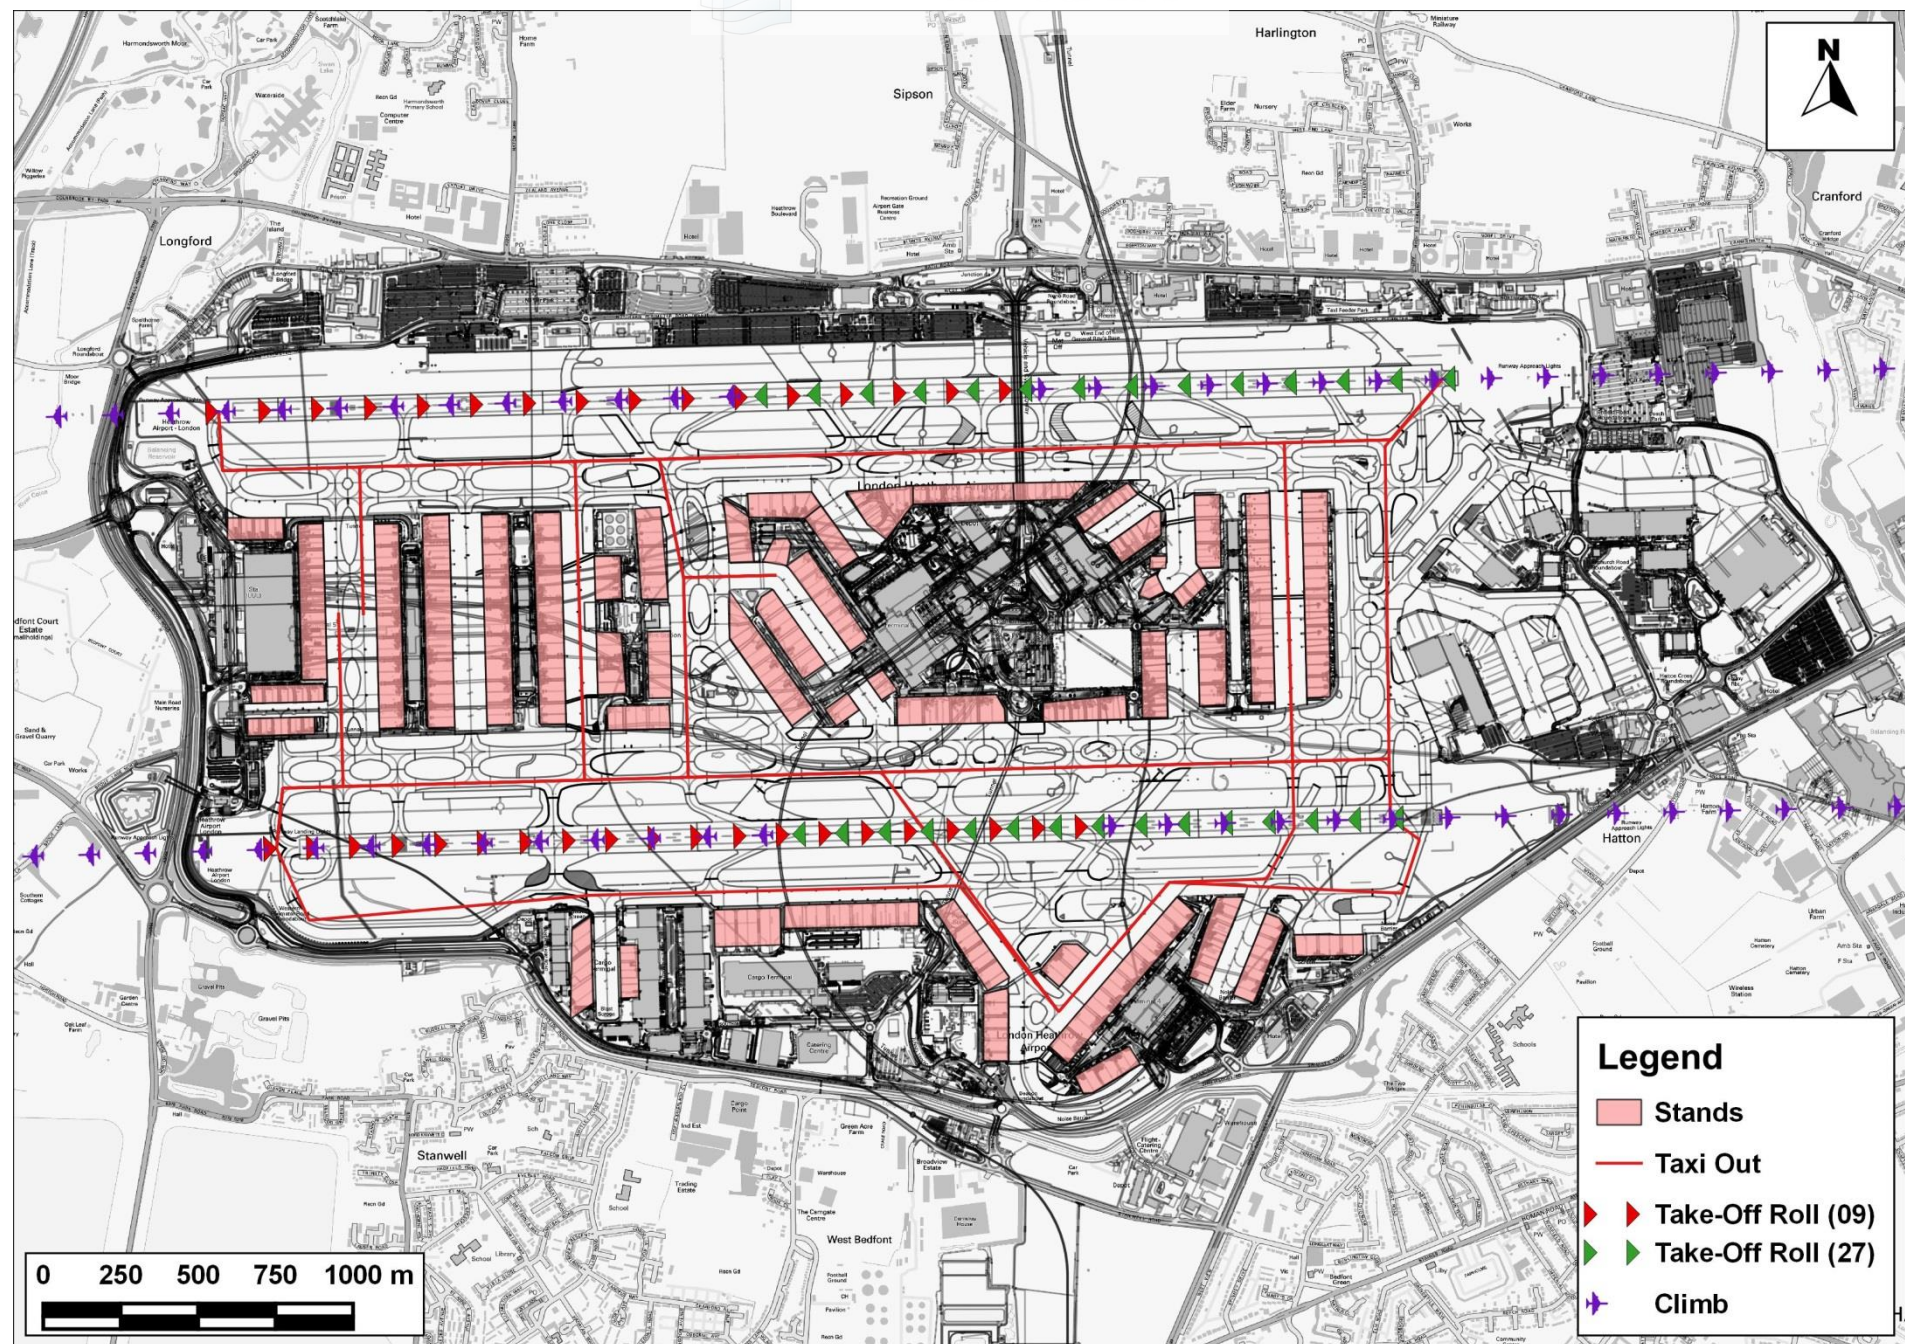

THIS DOCUMENT PROVIDED BY THE ABBOTT AEROSPACE
ABBOTTAEROSPACE.COM

Legend

- Taxi In
- ▶ Landing Roll (08)
- ▶ Landing Roll (26)
- ✈ Descent
- Stands

Module 6. Air Quality – Local Assessment LGW 2R Take Off Spatial Map

THIS DOCUMENT PROVIDED BY THE ABBOTT AEROSPACE
LANGLEY GREEN AIRPORT
ABBOTTAEROSPACE.COM

Module 6. Air Quality – Local Assessment LHR Base Landing Spatial Map

THIS DOCUMENT PROVIDED BY THE ABBOTT AEROSPACE
TECHNOLOGY CENTRE
ABBOTTAEROSPACE.COM

Module 6. Air Quality – Local Assessment LHR Base Take Off Spatial Map

THIS DOCUMENT PROVIDED BY THE ABBOTT AEROSPACE
TECHNOLOGY CENTER
ABBOTTAEROSPACE.COM

Module 6. Air Quality – Local Assessment LHR ENR Landing Spatial Map