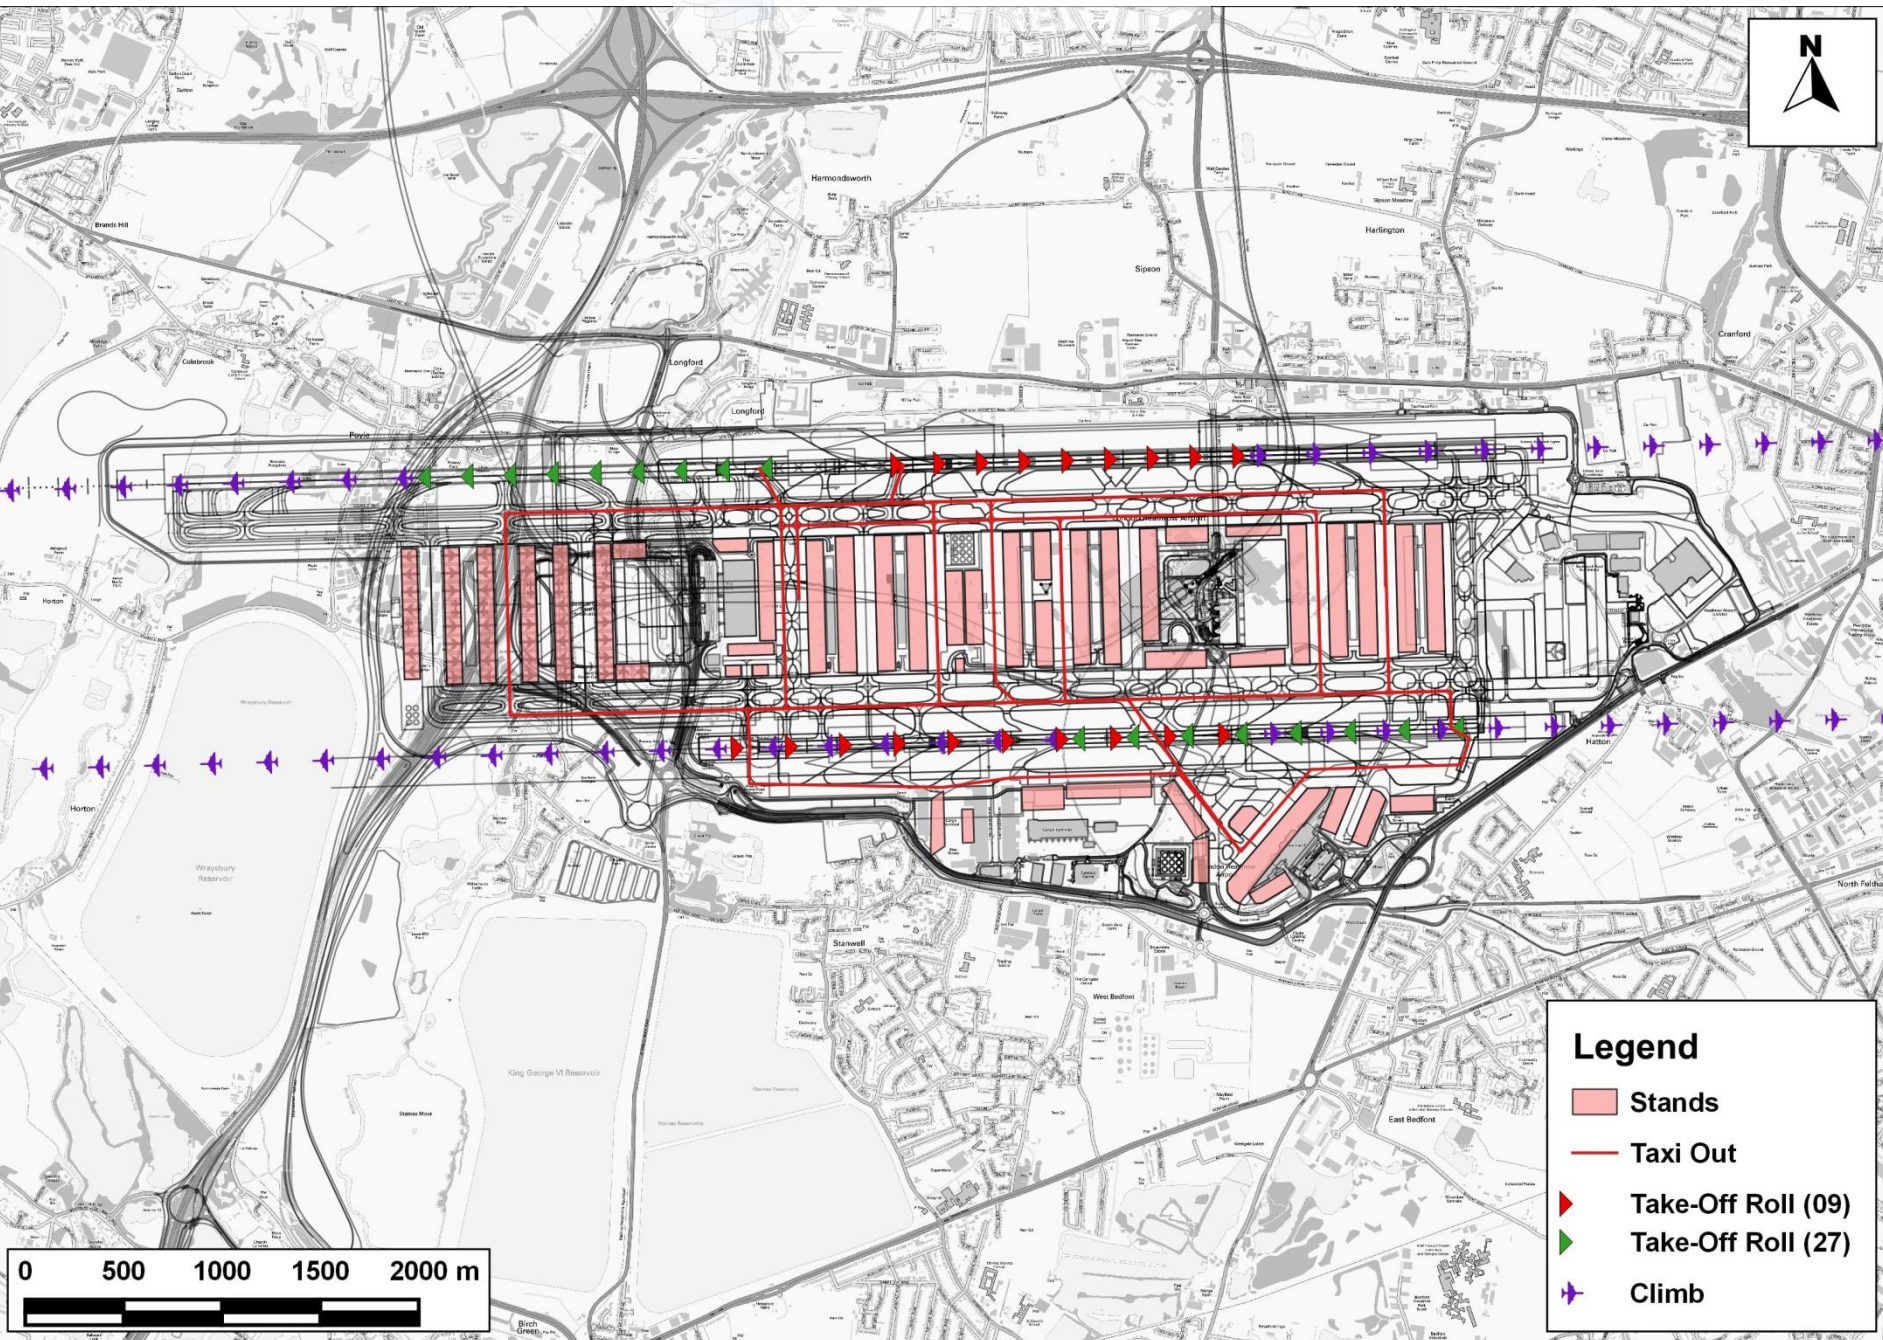

Module 6. Air Quality – Local Assessment LHR Base Take Off Spatial Map

THIS DOCUMENT PROVIDED BY THE ABBOTT AEROSPACE
TECHNOLOGY CENTER
ABBOTTAEROSPACE.COM

Module 6. Air Quality – Local Assessment LHR ENR Landing Spatial Map

THIS DOCUMENT PROVIDED BY THE ABBOTT AEROSPACE
TECHNICAL SERVICES
ABBOTTAEROSPACE.COM

- Legend**
- Taxi In
 - ◀ Landing Roll (09)
 - ▶ Landing Roll (27)
 - ✈ Descent
 - ▭ Stands

Module 6. Air Quality – Local Assessment LHR ENR Take Off Spatial Map

THIS DOCUMENT PROVIDED BY THE ABBOTT AEROSPACE
ABBOTTAEROSPACE.COM

Legend

- Stands
- Taxi Out
- Take-Off Roll (09)
- Take-Off Roll (27)
- Climb

Module 6. Air Quality – Local Assessment LHR NWR Landing Spatial Map

THIS DOCUMENT PROVIDED BY THE ABBOTT AEROSPACE
ABBOTTAEROSPACE.COM

Legend

- Taxi In
- ▶ Landing Roll (09)
- ▶ Landing Roll (27)
- ✈ Descent
- Stands

Module 6. Air Quality – Local Assessment LHR NWR Take Off Spatial Map