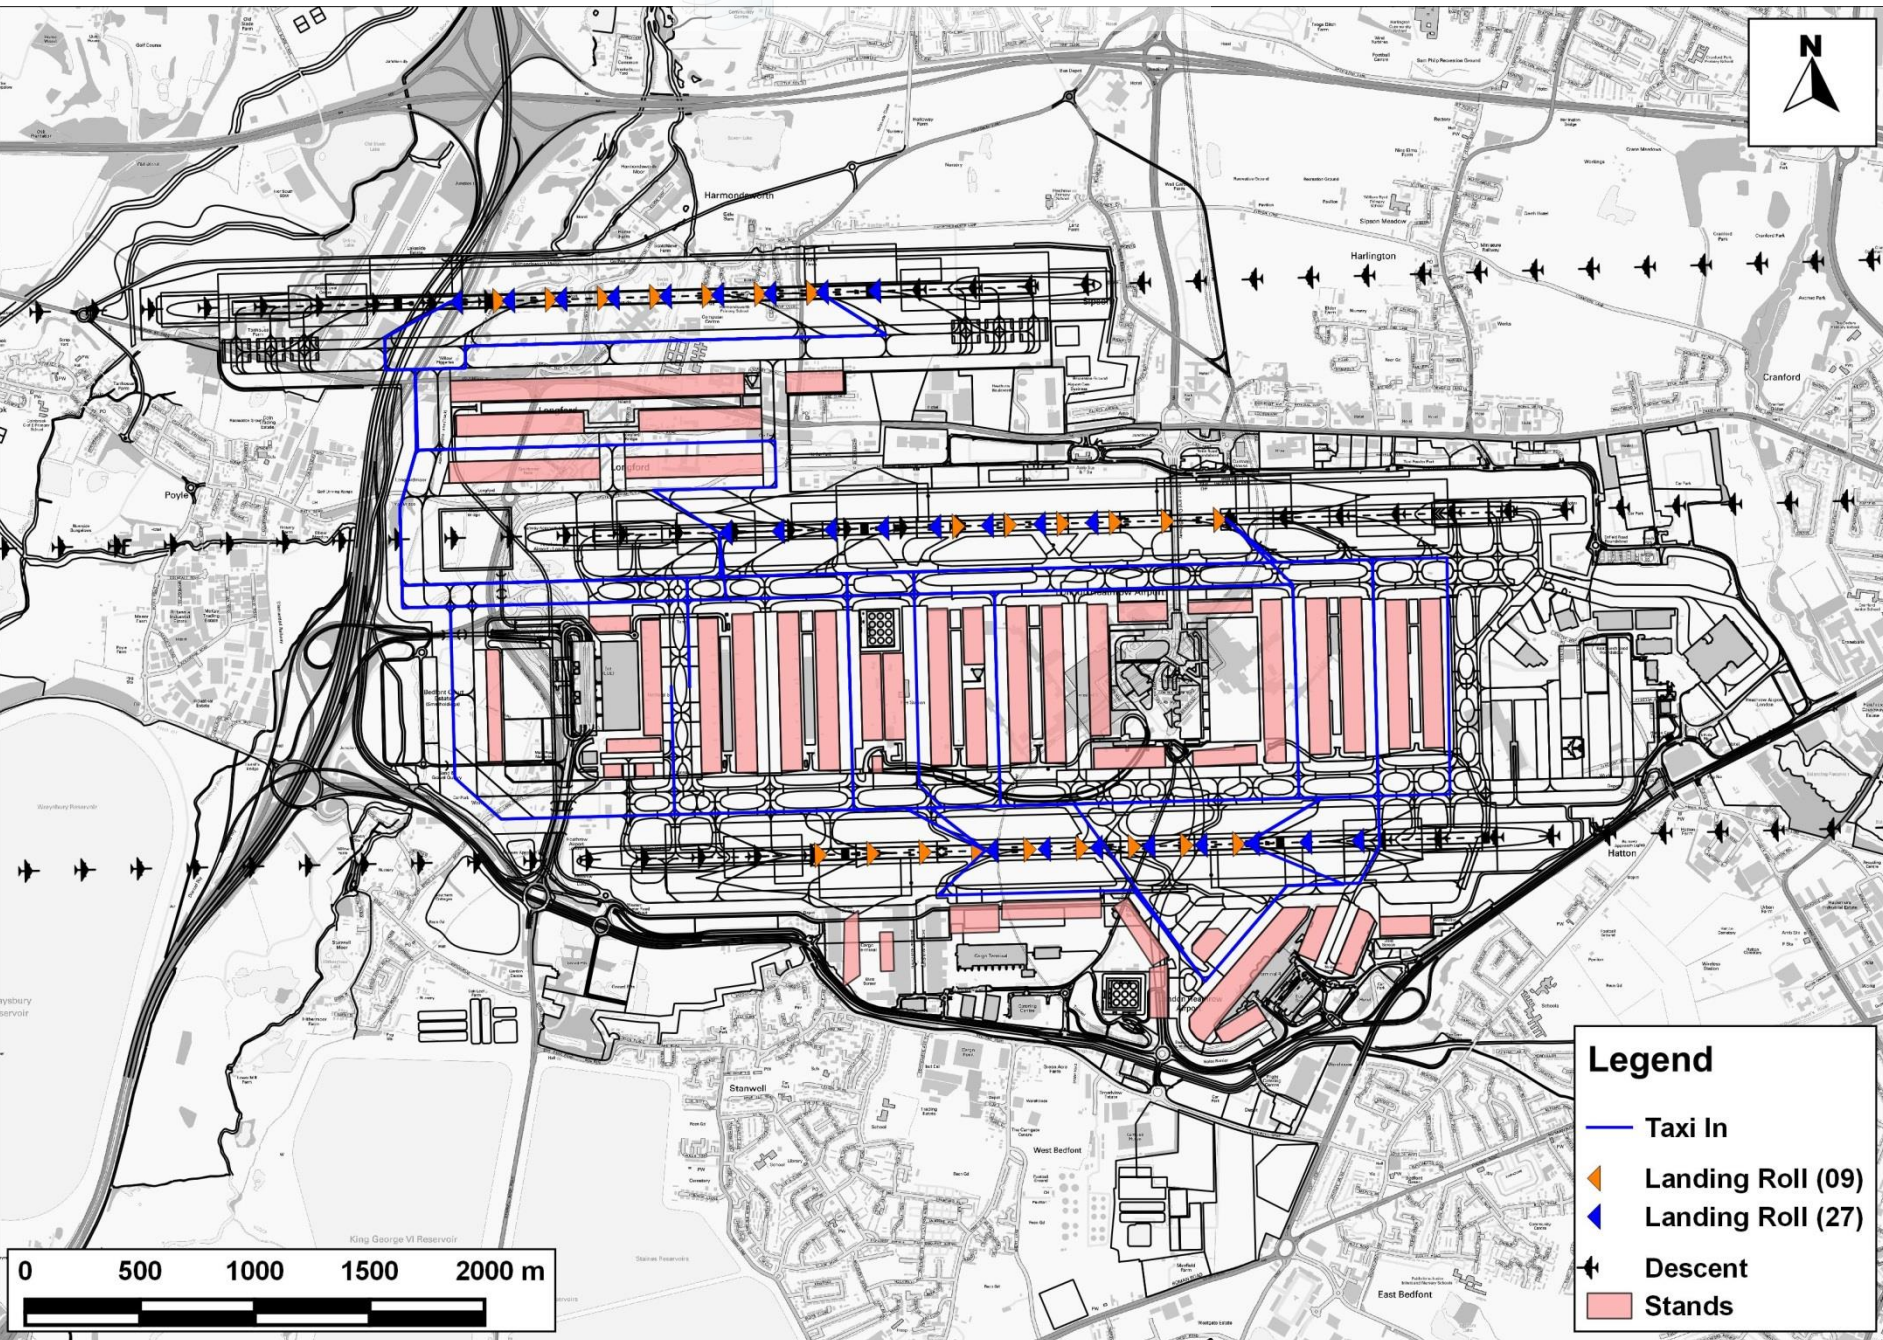

Module 6. Air Quality – Local Assessment LHR Base Take Off Spatial Map

THIS DOCUMENT PROVIDED BY THE ABBOTT AEROSPACE
TECHNOLOGY CENTER
ABBOTTAEROSPACE.COM

Module 6. Air Quality – Local Assessment LHR ENR Landing Spatial Map

THIS DOCUMENT PROVIDED BY THE ABBOTT AEROSPACE
TECHNICAL SERVICES
ABBOTTAEROSPACE.COM

- Legend**
- Taxi In
 - ◀ Landing Roll (09)
 - ▶ Landing Roll (27)
 - ✈ Descent
 - ▭ Stands

Module 6. Air Quality – Local Assessment LHR ENR Take Off Spatial Map

THIS DOCUMENT PROVIDED BY THE ABBOTT AEROSPACE
ABBOTTAEROSPACE.COM

Legend

- Stands
- Taxi Out
- Take-Off Roll (09)
- Take-Off Roll (27)
- Climb

Module 6. Air Quality – Local Assessment LHR NWR Landing Spatial Map

THIS DOCUMENT PROVIDED BY THE ABBOTT AEROSPACE
ABBOTTAEROSPACE.COM

Legend

- Taxi In
- ▶ Landing Roll (09)
- ▶ Landing Roll (27)
- ✈ Descent
- Stands

Module 6. Air Quality – Local Assessment LHR NWR Take Off Spatial Map