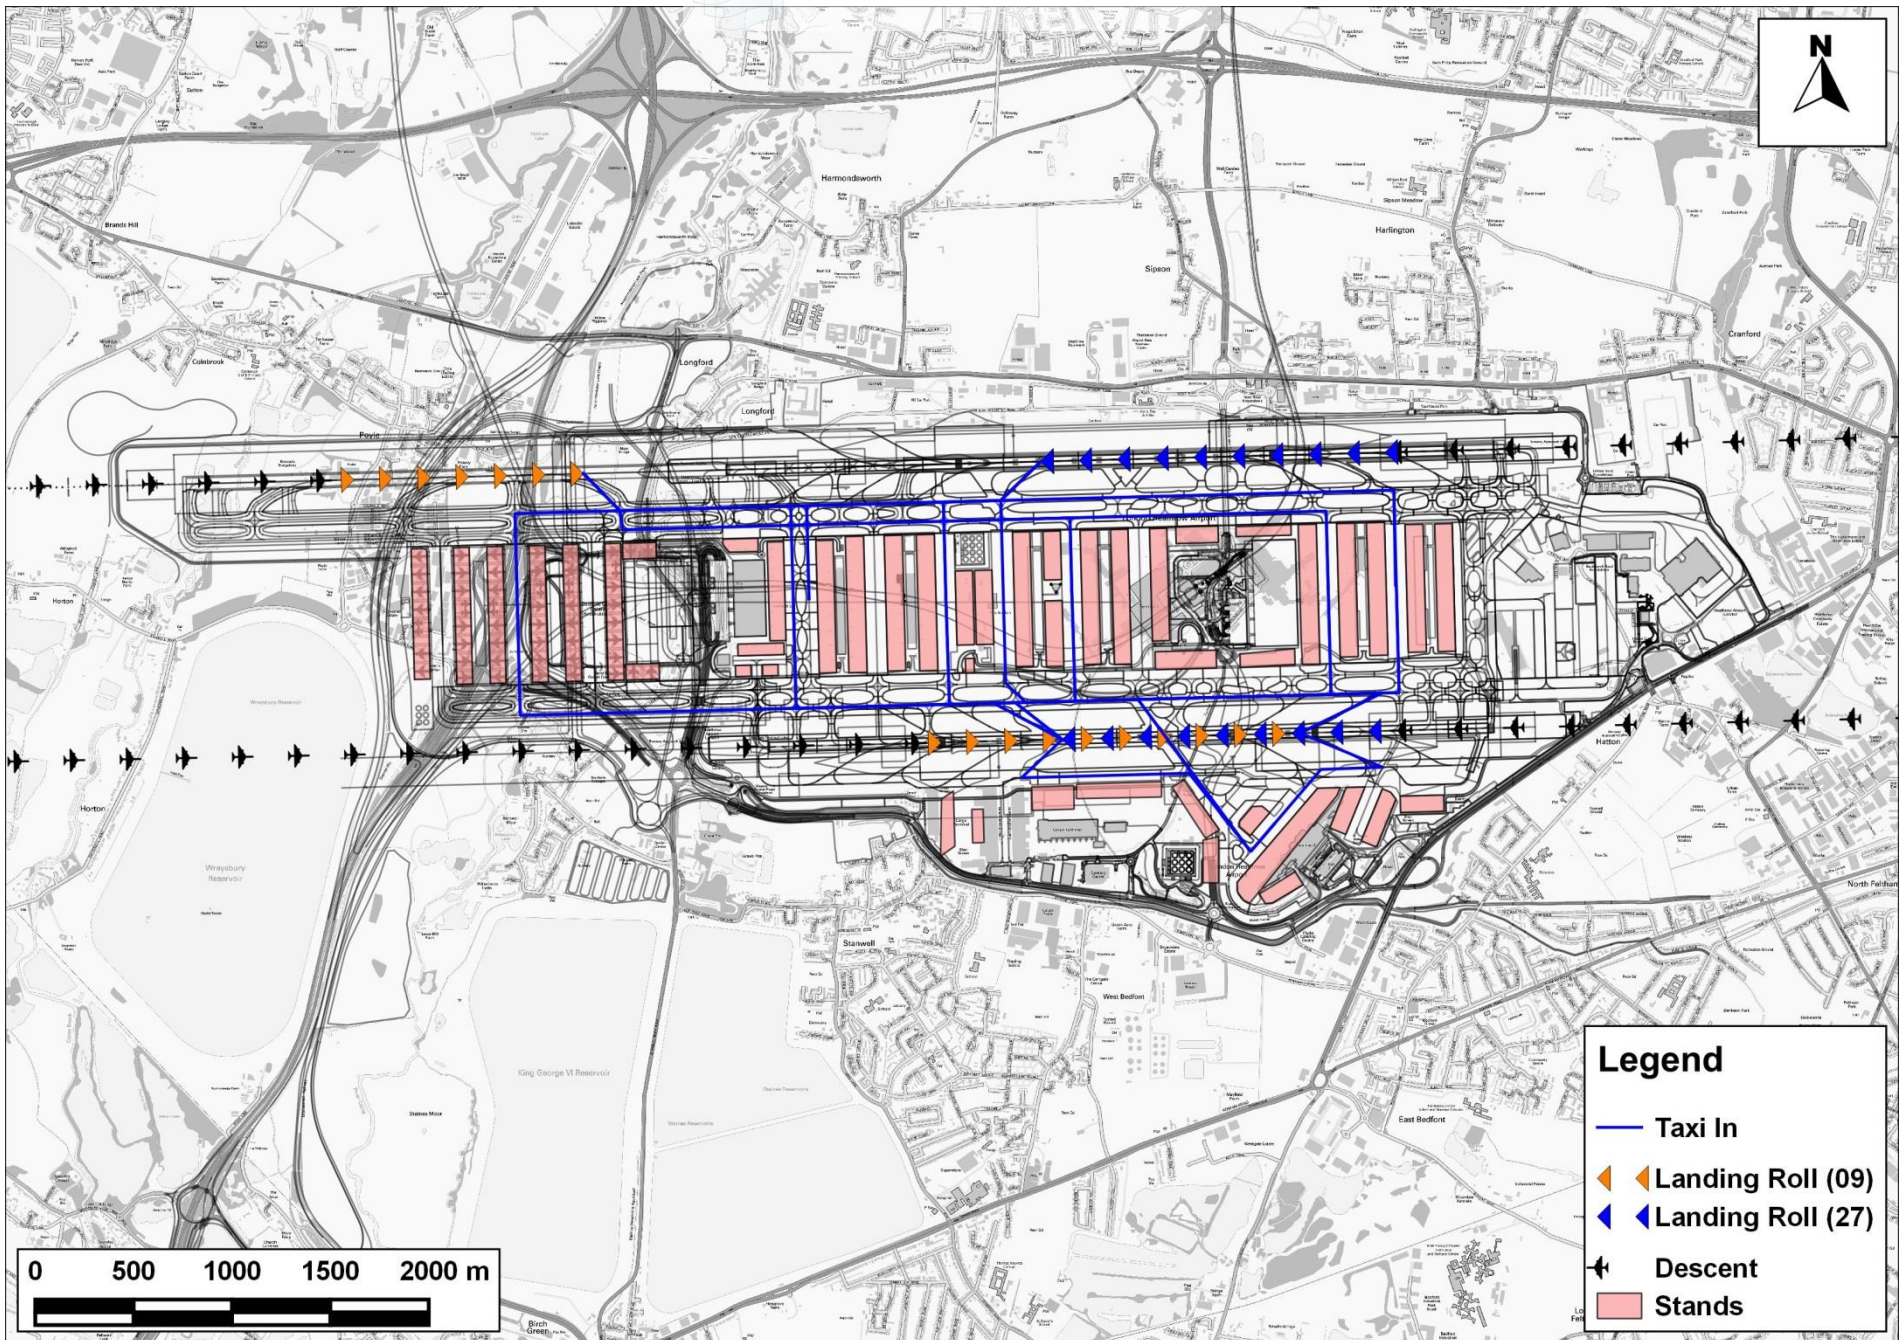

Module 6. Air Quality – Local Assessment LHR ENR Landing Spatial Map

THIS DOCUMENT PROVIDED BY THE ABBOTT AEROSPACE
TECHNICAL SERVICES
ABBOTTAEROSPACE.COM

1. **Legend**
2. Taxi In
   - ◀ Landing Roll (09)
   - Landing Roll (27)
   - ✈ Descent
   - ▭ Stands