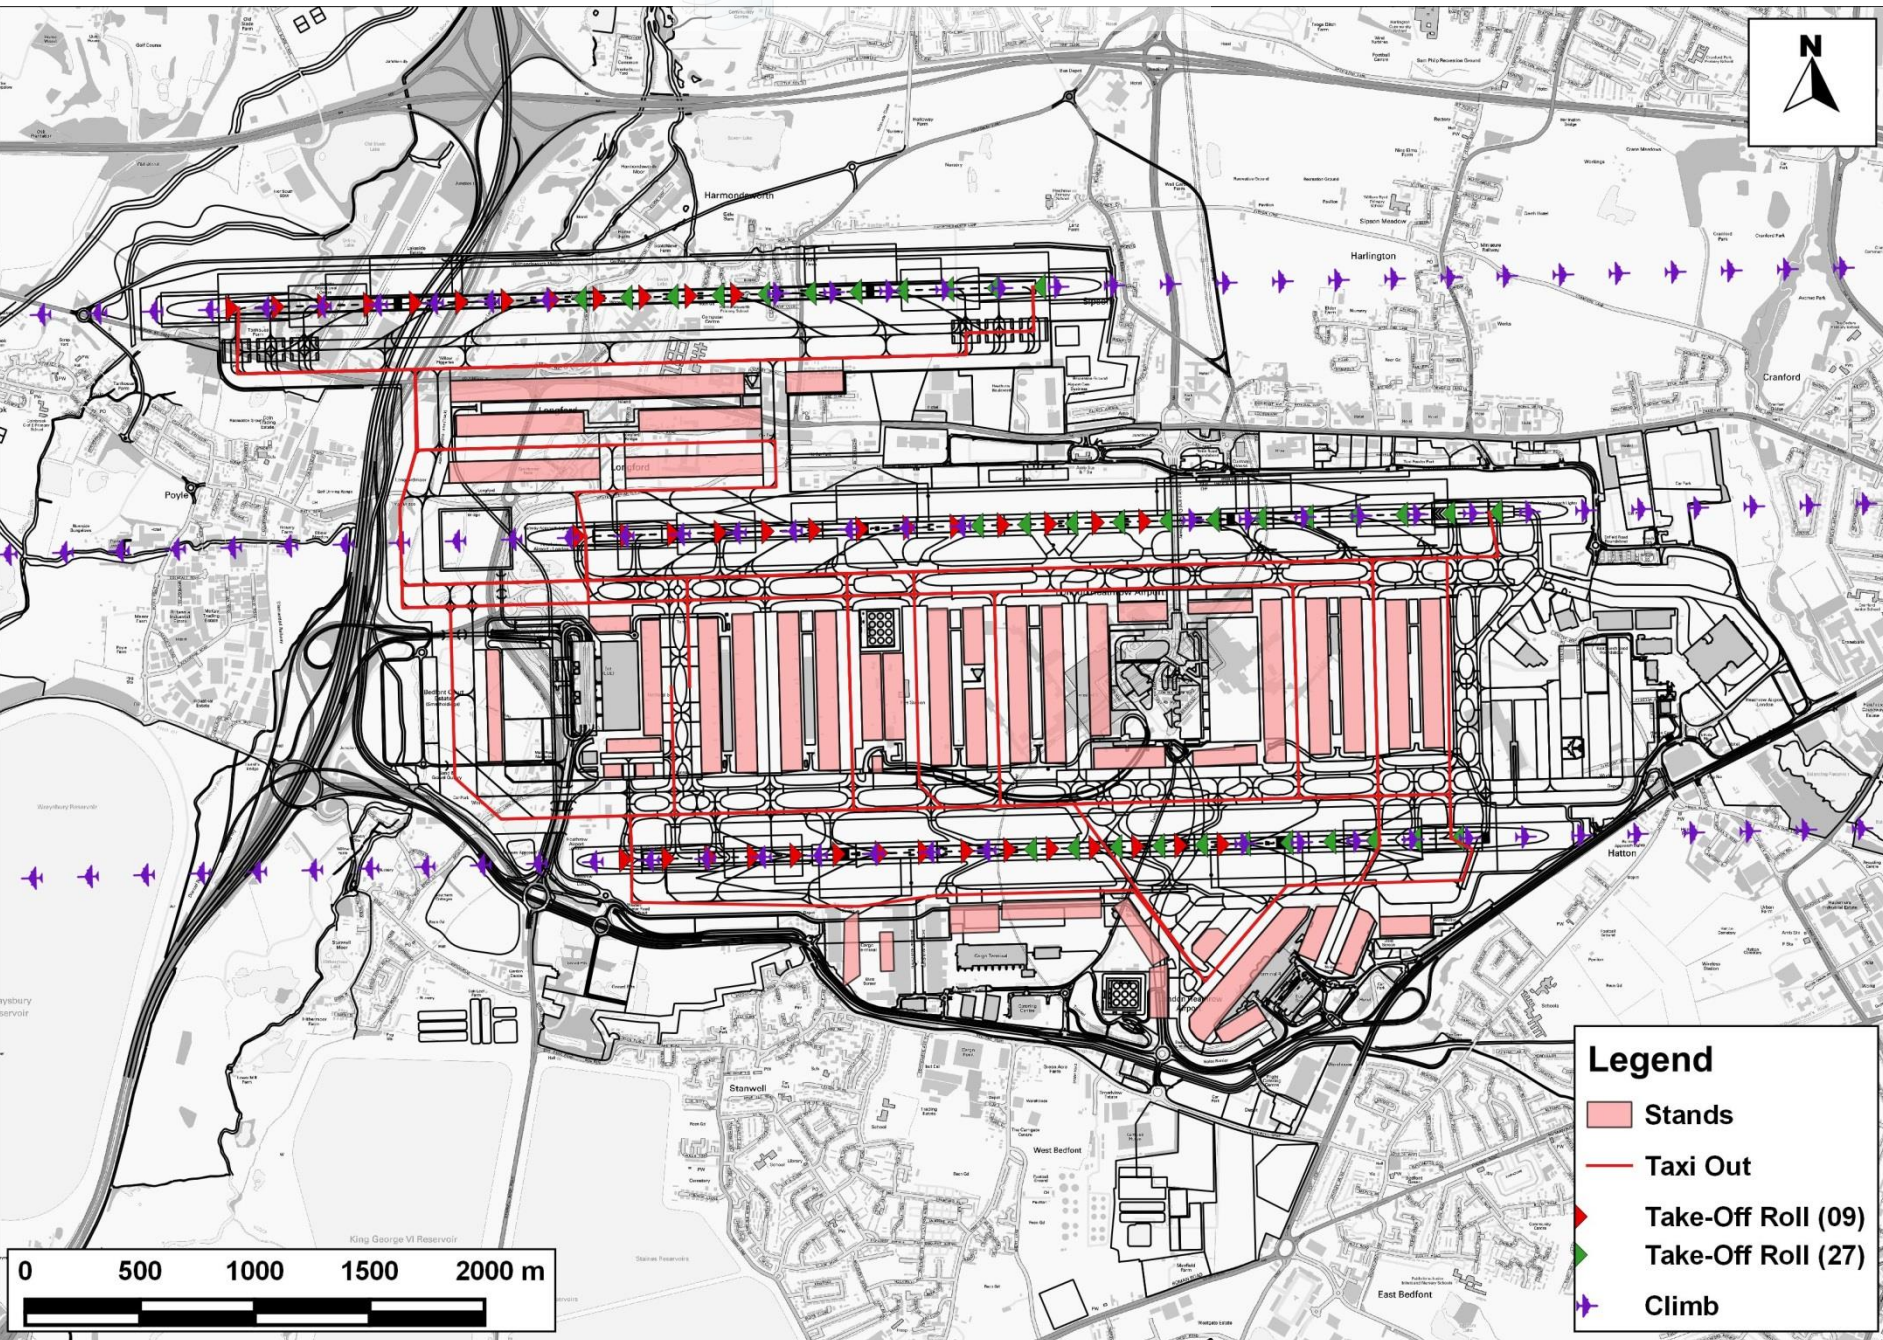

THIS DOCUMENT PROVIDED BY THE ABBOTT AEROSPACE
LANGLEY GREEN AIRPORT
ABBOTTAEROSPACE.COM

Module 6. Air Quality – Local Assessment LHR Base Landing Spatial Map

THIS DOCUMENT PROVIDED BY THE ABBOTT AEROSPACE
TECHNOLOGY CENTRE
ABBOTTAEROSPACE.COM

THIS DOCUMENT PROVIDED BY THE ABBOTT AEROSPACE
ABBOTTAEROSPACE.COM

Legend

- Stands
- Taxi Out
- Take-Off Roll (09)
- Take-Off Roll (27)
- Climb

Module 6. Air Quality – Local Assessment LHR NWR Landing Spatial Map

THIS DOCUMENT PROVIDED BY THE ABBOTT AEROSPACE
ABBOTTAEROSPACE.COM

Legend

- Taxi In
- ▶ Landing Roll (09)
- ▶ Landing Roll (27)
- ✈ Descent
- Stands

Module 6. Air Quality – Local Assessment LHR NWR Take Off Spatial Map

THIS DOCUMENT PROVIDED BY THE ABBOTT AEROSPACE
TECHNOLOGY CENTRE
ABBOTTAEROSPACE.COM

Legend

- Stands
- Taxi Out
- Take-Off Roll (09)
- Take-Off Roll (27)
- Climb