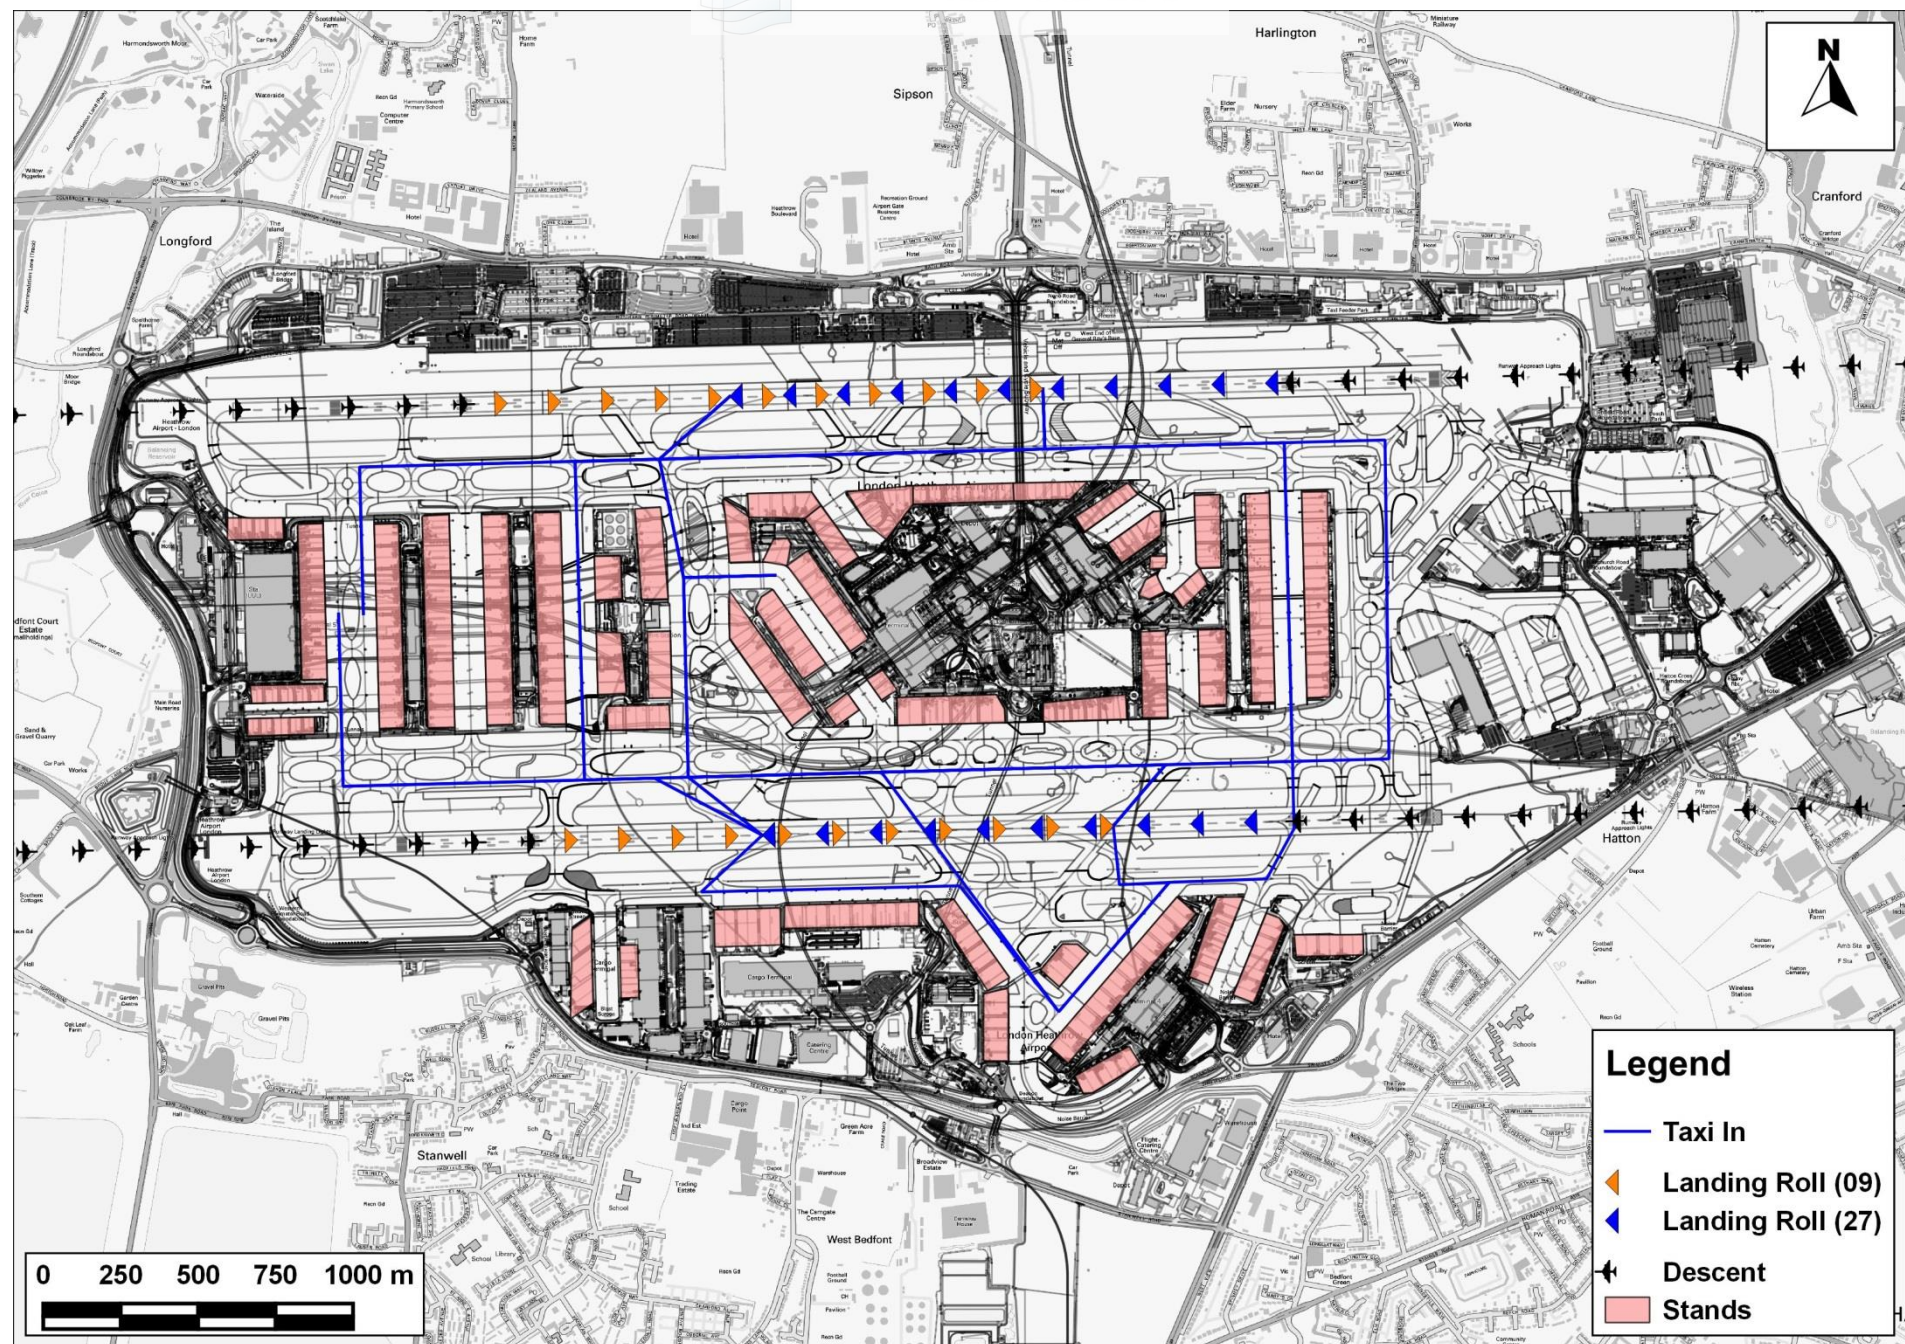

Module 6. Air Quality – Local Assessment LGW Base Landing Spatial Map

Legend

- Taxi In
- ▶ Landing Roll (08)
- ▶ Landing Roll (26)
- ✈ Descent
- Stands

Module 6. Air Quality – Local Assessment LGW 2R Landing Spatial Map

THIS DOCUMENT PROVIDED BY THE ABBOTT AEROSPACE
ABBOTTAEROSPACE.COM

Legend

- Taxi In
- ▶ Landing Roll (08)
- ▶ Landing Roll (26)
- ✈ Descent
- Stands

Module 6. Air Quality – Local Assessment LGW 2R Take Off Spatial Map

THIS DOCUMENT PROVIDED BY THE ABBOTT AEROSPACE
LANGLEY GREEN AIRPORT
ABBOTTAEROSPACE.COM

Module 6. Air Quality – Local Assessment LHR Base Landing Spatial Map

THIS DOCUMENT PROVIDED BY THE ABBOTT AEROSPACE
TECHNOLOGY CENTRE
ABBOTTAEROSPACE.COM

Module 6. Air Quality – Local Assessment LHR Base Take Off Spatial Map

THIS DOCUMENT PROVIDED BY THE ABBOTT AEROSPACE
TECHNOLOGY CENTER
ABBOTTAEROSPACE.COM

Module 6. Air Quality – Local Assessment LHR ENR Landing Spatial Map