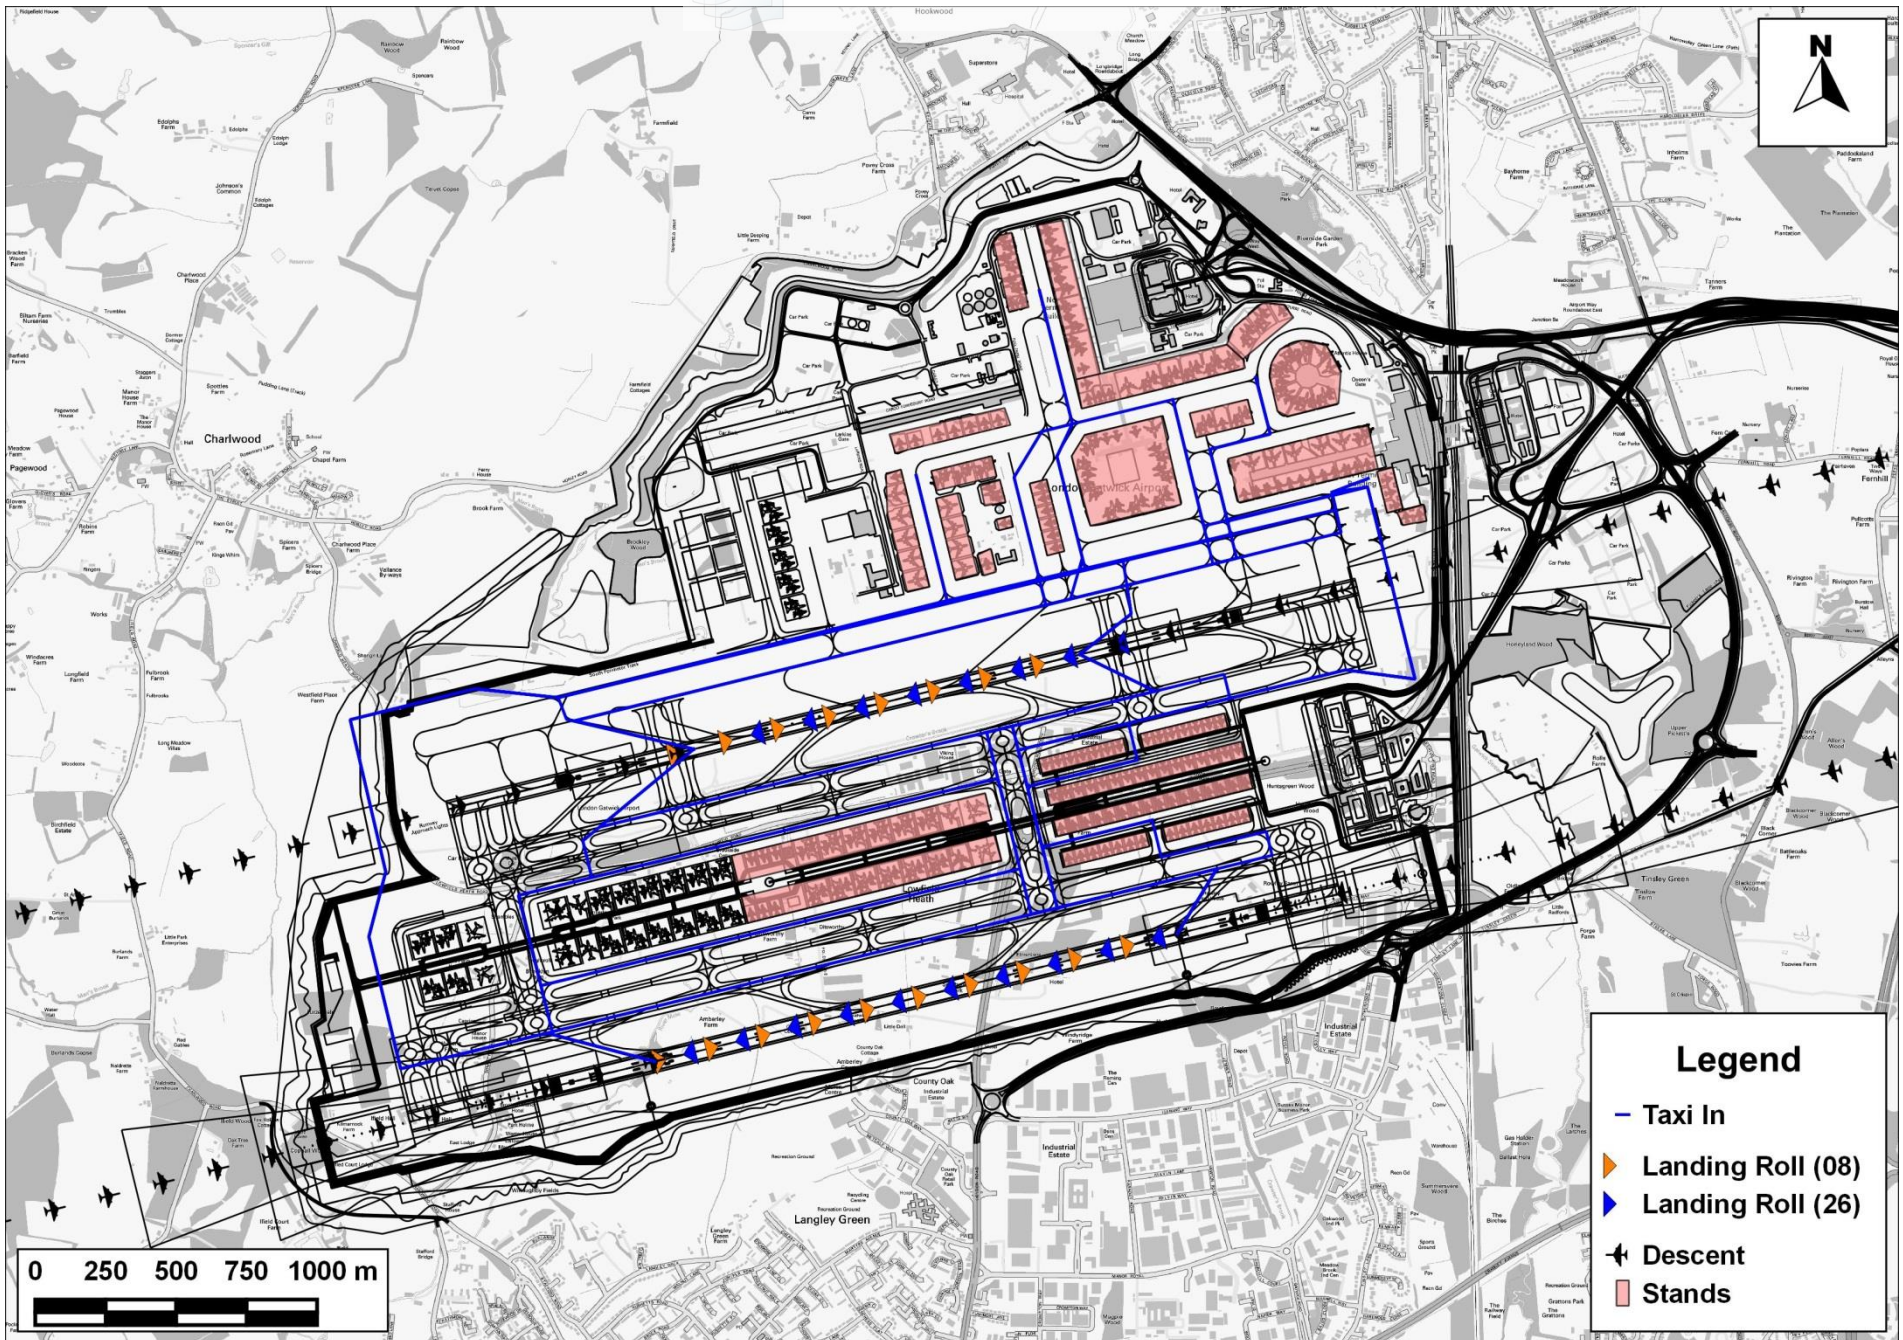

Module 6. Air Quality – Local Assessment LGW Base Landing Spatial Map

Legend

- Taxi In
- ▶ Landing Roll (08)
- ▶ Landing Roll (26)
- ✈ Descent
- Stands

Module 6. Air Quality – Local Assessment LGW 2R Landing Spatial Map

THIS DOCUMENT PROVIDED BY THE ABBOTT AEROSPACE
ABBOTTAEROSPACE.COM

Legend

- Taxi In
- ▶ Landing Roll (08)
- ▶ Landing Roll (26)
- ✈ Descent
- Stands

Module 6. Air Quality – Local Assessment LGW 2R Take Off Spatial Map

THIS DOCUMENT PROVIDED BY THE ABBOTT AEROSPACE
LANGLEY GREEN AIRPORT
ABBOTTAEROSPACE.COM

Module 6. Air Quality – Local Assessment LHR Base Landing Spatial Map

THIS DOCUMENT PROVIDED BY THE ABBOTT AEROSPACE
TECHNOLOGY CENTRE
ABBOTTAEROSPACE.COM

Module 6. Air Quality – Local Assessment LHR Base Take Off Spatial Map

THIS DOCUMENT PROVIDED BY THE ABBOTT AEROSPACE
TECHNOLOGY CENTER
ABBOTTAEROSPACE.COM

Module 6. Air Quality – Local Assessment LHR ENR Landing Spatial Map